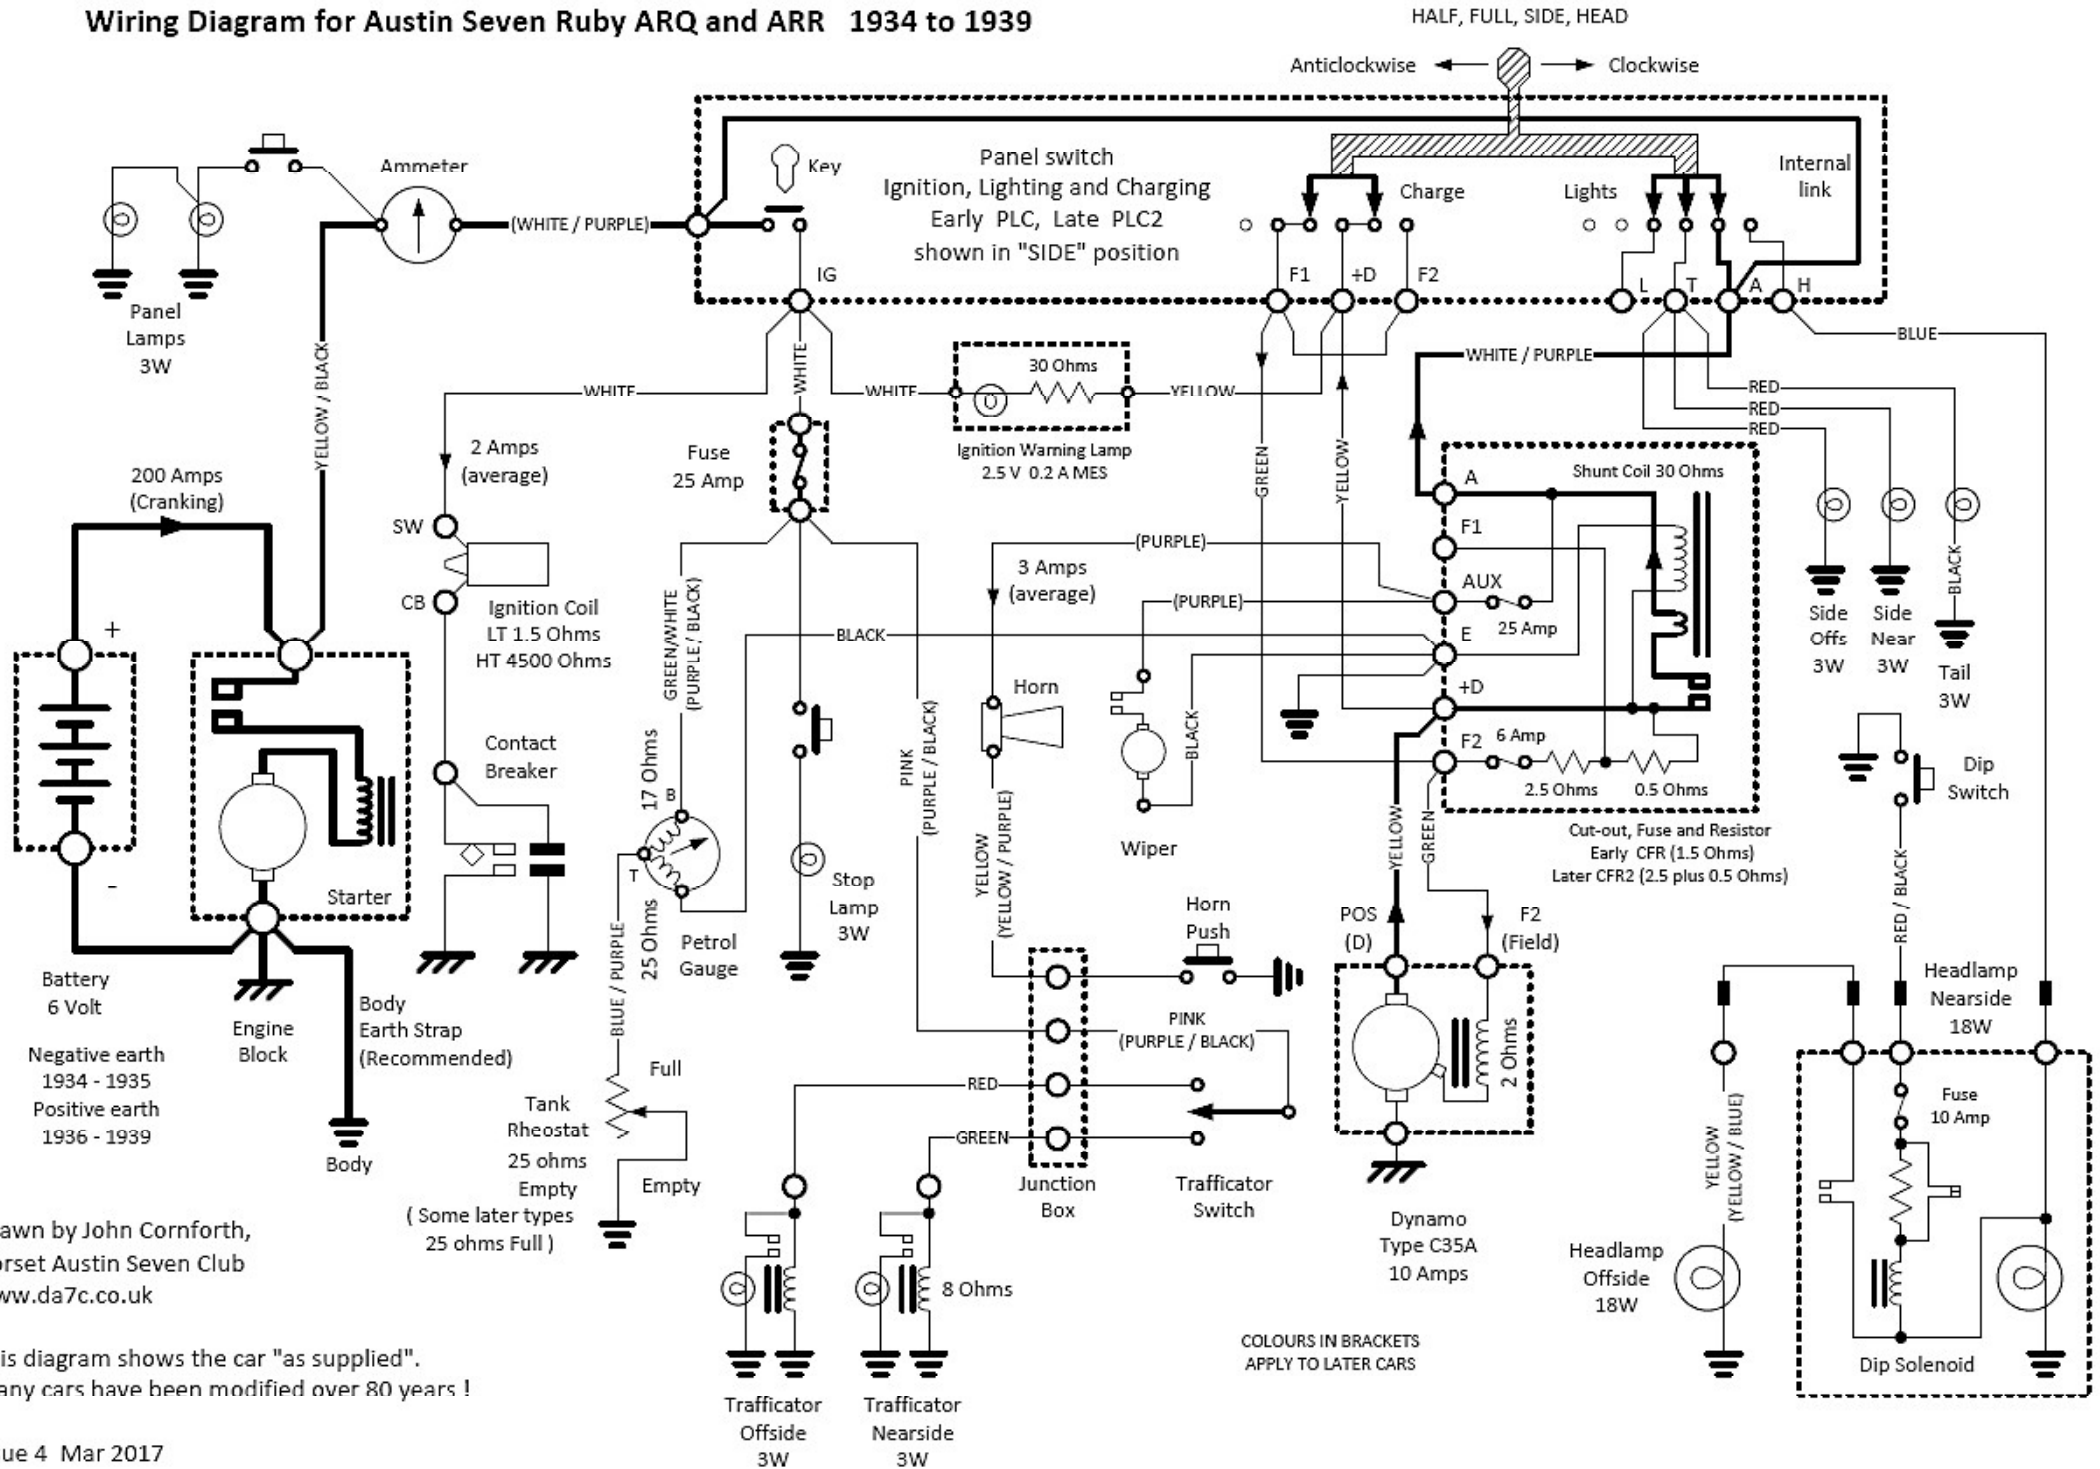

Wiring Diagram for Austin Seven Ruby ARQ and ARR 1934 to 1939

Drawn by John Cornforth,
Dorset Austin Seven Club
www.da7c.co.uk

This diagram shows the car "as supplied".
Many cars have been modified over 80 years !